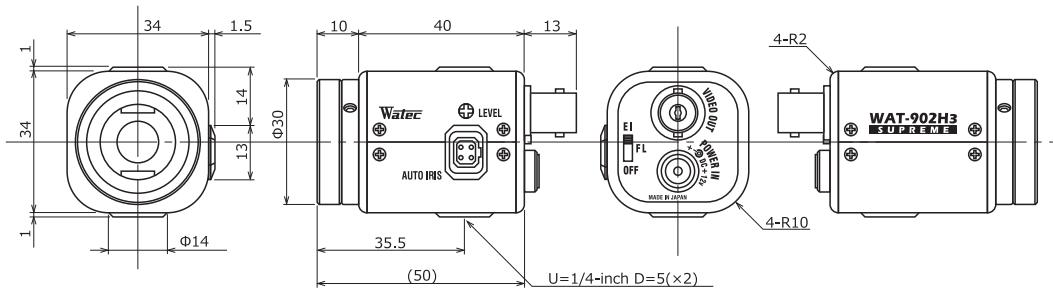

WAT-902H3 SUPREME 1/3" High Sensitivity Camera

High sensitivity with compact and lightweight body

Key features

- Min. illumination 0.0005 lx. F1.4 (AGC HIGH=50dB, Shutter=OFF)
- NIR visibility for poor light condition
- Selectable AGC level and shutter speed for demanding scene conditions
- Video drive iris / DC drive iris auto select

Dimensions

Specifications

Video standard		EIA	CCIR
Pick-up element		1/3 inch interline transfer CCD image sensor	
Number of effective pixels		768(H) × 494(V)	752(H) × 582(V)
Unit cell size		6.35μm(H) × 7.4μm(V)	6.5μm(H) × 6.25μm(V)
Synchronizing system		Internal	
Scanning system		2:1 interlace	
Video output		Composite video, 1.0 V(p-p) 75Ω (Unbalanced)	
Resolution (H)		More than 570TVL (Center)	
Minimum illumination		0.0005 lx F1.4 (AGC HIGH=50dB, Shutter=OFF)	
S/N		More than 46dB (AGC OFF=5dB, γ=1.0)	
Function settings		DIP Switch	
AE mode	Fixed	1/60, 1/100 sec.	1/50, 1/120 sec.
	EI	1/60 - 1/100000 sec.	1/50 - 1/100000 sec.
AGC	ON	5 - 32dB (LOW), 5 - 50dB (HIGH)	
	OFF	-	
MGC		-	
Gamma characteristics		γ≒0.45	
Video level		100IRE	
Noise reduction		-	
Wide dynamic range		-	
Lens iris		Video / DC (EIA), Auto-select	
Back light compensation		BLC	
White blemish correction		-	
Sharpness		-	
Defog		-	
Digital zoom		-	
Privacy mask		-	
Mirror image		-	
Freeze		-	
Motion detection		-	
Neg.image		-	
Interface		BNC (Composite Video), Power in, Auto iris	
Power supply		DC+12V±10%	
Power consumption		1.86W (155mA)	
Operating temperature		-10 - +40°C	
Storage temperature		-30 - +70°C	
Operating / Storage humidity		95% RH or less (Without condensation)	
Lens mount		CS mount	
Weight		Approx. 90g	
Accessories		WPDC12 (DC plug), AIC-G (Iris plug), Hex. Wrench	