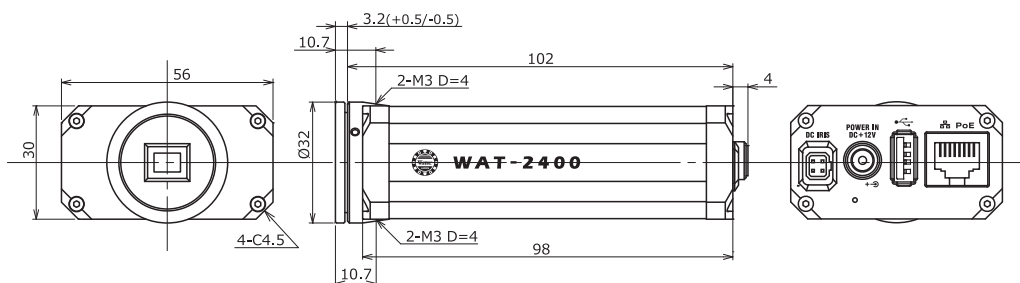

## Key features

- Customization flexible firmware (Required software can be included to the camera)
- 1/2.8-inch 2M CMOS image sensor with high sensitivity
- Min. illumination 0.1 lx F1.2 (AGC HIGH=66dB, Shutter=OFF)
- H.264 Video compression format
- PoE (IEEE802.3af) & DC+12V input
- ONVIF® profile S compliant

## Dimensions

## Specifications

Pick-up element	1/2.8 inch CMOS image sensor	
Number of effective pixels	1994(H) × 1244(V)	
Unit cell size	2.8μm(H) × 2.8μm(V)	
Imaging system	RGB+W array mosaic filters on chip	
Synchronizing system	Internal	
Scanning system	Progressive	
Output size	1920×1080, 1280×720	
Max. frame rate	30 fps	
Video compression	H.264, MJPEG	
Minimum illumination	0.1 lx F1.2 (AGC HIGH=66dB, Shutter=OFF)	
S/N	More than 50dB (AGC OFF=0dB, γ=1.0)	
Function settings	Browser	
AE mode	Fixed	1/5 - 1/10000 sec. (1/10000 sec. step)
	EI	1/30 - 1/10000 sec.
White balance	ATW, PWB, MWB	
AGC	ON	0 - 42dB
	OFF	-
MGC	0 ~ 66dB (3dB step)	
Day/Night	-	
Noise reduction	-	
Wide dynamic range	-	
Lens iris	DC	
Back light compensation	-	
White blemish correction	-	
Sharpness	Level adjustable	
Defog	-	
Digital zoom	-	
Privacy mask	-	
Mirror image	-	
Freeze	-	
Motion detection	-	
Neg.image	-	
ONVIF	profile S	
Supported protocols	TCP/IP, UDP/IP, RTP(UDP), RTP(TCP), RTCP, RTSP, NTP, HTTP, FTP, DHCP, DNS, TELNET, SSH, SNMP, ARP, ICMP, Bonjour	
Interface	RJ45 (10BASE-T, 100BASE-TX), USB (High Speed / Full Speed), Auto iris, Power in	
Power supply	PoE +48V, DC+12V±10%	
Power consumption	5.4W/450mA (DC+12V), 5.6W/127mA (PoE+48V)	
Operating temperature	-10 - +40°C	
Storage temperature	-30 - +70°C	
Operating / Storage humidity	95% RH or less (Without condensation)	
Lens mount	CS mount (Back focus adjustable)	
Weight	Approx. 195g	
Accessories	WPDC12 (DC Plug), Hex. Wrench, B007 (Camera Bracket), Clamp Filter	