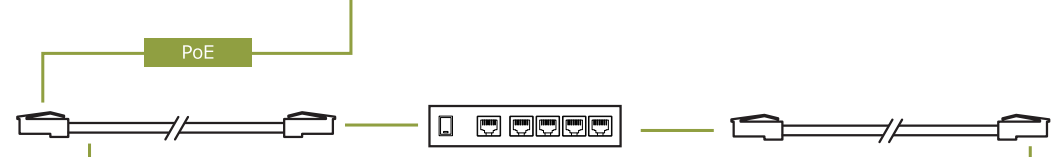

**C-mount lenses**

\*Not in our lineup  
 30CMA-R

**WAT-2400**

**Power supply adaptors**

SWI12-12-N-P5    SWI12-12-E-P5

**Camera bracket**

B007

**Clamp filter**