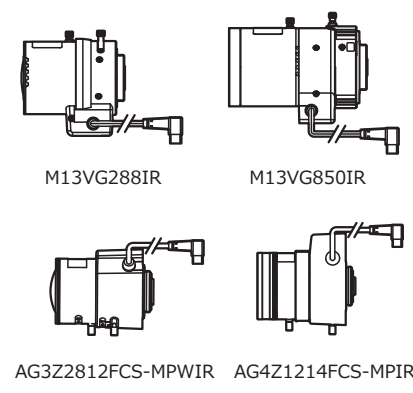

Dimensions

Specifications

Pick-up element	1/2.8 inch CMOS image sensor	
Number of effective pixels	1944(H) × 1224(V)	
Unit cell size	2.8µm(H) × 2.8µm(V)	
Imaging system	RGB+W array mosaic filters on chip	
Synchronizing system	Internal	
Scanning system	Progressive	
Video output	HD-TVI	
Output format	1080/30p, 1080/25p, 720/60p, 720/50p, 720/30p, 720/25p	
Minimum illumination	0.1 lx F1.2 (AGC HIGH=66dB, Shutter=OFF)	
S/N	More than 50dB (AGC OFF=0dB, γ=1.0)	
Function settings	OSD : Remote controller, Communication : RS-232	
AE mode	Fixed	1/30*, 1/100, 1/120, 1/200, 1/500, 1/1000, 1/2000, 1/5000, 1/10000 sec. ※Depends on Output format.
	EI	1/30* - 1/10000 sec. ※Depends on Output format.
White balance	ATW, PWB, MWB, PRESET (3200K, 4300K, 5100K, 6300K)	
AGC	ON	0 - 32dB (LOW), 0 - 42dB (MID), 0 - 66dB (HIGH)
	OFF	-
MGC	0 - 30dB (2dB step)	
Day/Night	-	
Noise reduction	2DNR OFF/ON Level adjustable	
Wide dynamic range	D-WDR OFF/ON Level adjustable	
Lens iris	DC	
Back light compensation	BLC	
White blemish correction	Up to 1023 pixels	
Sharpness	Level adjustable	
Defog	OFF/ON	
Digital zoom	-	
Privacy mask	16 masks	
Mirror image	OFF, V-FLIP, H-FLIP, HV-FLIP	
Freeze	-	
Motion detection	-	
Neg.image	-	
Interface	BNC (HD-TVI), Power in, Auto iris, miniDIN8P (RC-02, RS-232)	
Power supply	DC+12V±10%	
Power consumption	1.92W (160mA)	
Operating temperature	-10 - +50°C	
Storage temperature	-30 - +70°C	
Operating / Storage humidity	95% RH or less (Without condensation)	
Lens mount	CS mount	
Weight	Approx. 130g	
Accessories	WPDC12-R (DC plug), Hex. wrench, Camera bracket, RC-02 (Remote control)	

Accessories Options

CS-mount lenses

Miniature lenses / Mount adaptors

WAT-2300

Cable

Power supply adaptors

Cable

Stands