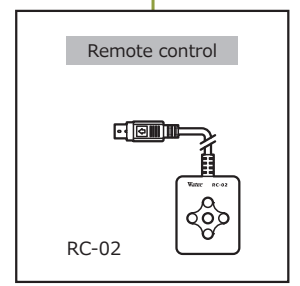

Dimensions

Specifications

Pick-up element	1/2.8 inch CMOS image sensor	
Number of effective pixels	1944(H) × 1224(V)	
Unit cell size	2.8µm(H) × 2.8µm(V)	
Imaging system	RGB+W array mosaic filters on chip	
Synchronizing system	Internal	
Scanning system	Progressive	
Video output	HD-TVI	
Output format	1080/30p, 1080/25p, 720/60p, 720/50p, 720/30p, 720/25p	
Minimum illumination	0.1 lx F1.2 (AGC HIGH=66dB, Shutter=OFF)	
S/N	More than 50dB (AGC OFF=0dB, γ=1.0)	
Function settings	OSD : Remote controller, Communication : RS-232	
AE mode	Fixed	1/30*, 1/100, 1/120, 1/200, 1/500, 1/1000, 1/2000, 1/5000, 1/10000 sec. ※Depends on Output format.
	EI	1/30* - 1/10000 sec. ※Depends on Output format.
White balance	ATW, PWB, MWB, PRESET (3200K, 4300K, 5100K, 6300K)	
AGC	ON	0 - 32dB (LOW), 0 - 42dB (MID), 0 - 66dB (HIGH)
	OFF	-
MGC	0 - 30dB (2dB step)	
Day/Night	-	
Noise reduction	2DNR OFF/ON Level adjustable	
Wide dynamic range	D-WDR OFF/ON Level adjustable	
Lens iris	DC	
Back light compensation	BLC	
White blemish correction	Up to 1023 pixels	
Sharpness	Level adjustable	
Defog	OFF/ON	
Digital zoom	-	
Privacy mask	16 masks	
Mirror image	OFF, V-FLIP, H-FLIP, HV-FLIP	
Freeze	-	
Motion detection	-	
Neg.image	-	
Interface	BNC (HD-TVI), Power in, Auto iris, miniDIN8P (RC-02, RS-232)	
Power supply	DC+12V±10%	
Power consumption	1.92W (160mA)	
Operating temperature	-10 - +50°C	
Storage temperature	-30 - +70°C	
Operating / Storage humidity	95% RH or less (Without condensation)	
Lens mount	CS mount	
Weight	Approx. 130g	
Accessories	WPDC12-R (DC plug), Hex. wrench, Camera bracket, RC-02 (Remote control)	

Accessories Options

CS-mount lenses

Miniature lenses / Mount adaptors

WAT-2300

Cable

Power supply adaptors

Cable

Stands