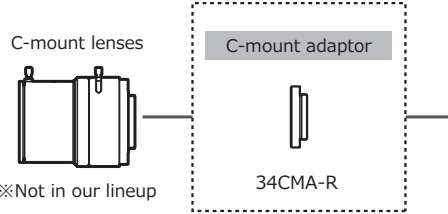

Miniature lenses / Mount adaptors