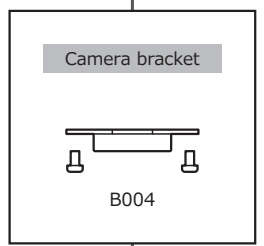

Accessories Options

CS-mount lenses

Miniature lenses / Mount adaptors

WAT-2300

Cable

Power supply adaptors

Cable

Stands

Water resistant camera housing / Mounting brackets