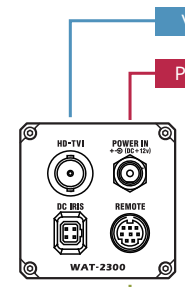

Accessories Options

CS-mount lenses

Miniature lenses / Mount adaptors

WAT-2300

Cable

Power supply adaptors

Cable

Stands

Water resistant camera housing / Mounting brackets