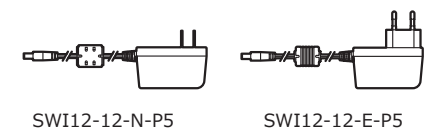

Dimensions

Specifications

Pick-up element	1/2.8 inch CMOS image sensor	
Number of effective pixels	1944(H) × 1224(V)	
Unit cell size	2.8µm(H) × 2.8µm(V)	
Imaging system	RGB+W array mosaic filters on chip	
Synchronizing system	Internal	
Scanning system	Progressive	
Video output	HD-TVI	
Output format	1080/30p, 1080/25p, 720/60p, 720/50p, 720/30p, 720/25p	
Minimum illumination	0.1 lx F1.2 (AGC HIGH=66dB, Shutter=OFF)	
S/N	More than 50dB (AGC OFF=0dB, γ=1.0)	
Function settings	OSD : Remote controller, Communication : RS-232	
AE mode	Fixed	1/30*, 1/100, 1/120, 1/200, 1/500, 1/1000, 1/2000, 1/5000, 1/10000 sec. ※Depends on Output format.
	EI	1/30* - 1/10000 sec. ※Depends on Output format.
White balance	ATW, PWB, MWB, PRESET (3200K, 4300K, 5100K, 6300K)	
AGC	ON	0 - 32dB (LOW), 0 - 42dB (MID), 0 - 66dB (HIGH)
	OFF	-
MGC	0 - 30dB (2dB step)	
Day/Night	-	
Noise reduction	2DNR OFF/ON Level adjustable	
Wide dynamic range	D-WDR OFF/ON Level adjustable	
Lens iris	DC	
Back light compensation	BLC	
White blemish correction	Up to 1023 pixels	
Sharpness	Level adjustable	
Defog	OFF/ON	
Digital zoom	-	
Privacy mask	16 masks	
Mirror image	OFF, V-FLIP, H-FLIP, HV-FLIP	
Freeze	-	
Motion detection	-	
Neg.image	-	
Interface	BNC (HD-TVI), Power in, Auto iris, miniDIN8P (RC-02, RS-232)	
Power supply	DC+12V±10%	
Power consumption	1.92W (160mA)	
Operating temperature	-10 - +50°C	
Storage temperature	-30 - +70°C	
Operating / Storage humidity	95% RH or less (Without condensation)	
Lens mount	CS mount	
Weight	Approx. 130g	
Accessories	WPDC12-R (DC plug), Hex. wrench, Camera bracket, RC-02 (Remote control)	

Accessories Options

CS-mount lenses

Miniature lenses / Mount adaptors

WAT-2300

Cable

Power supply adaptors

Cable

Stands