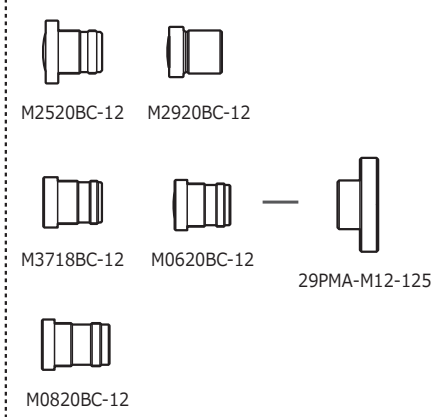

Miniature lenses / Mount adaptors