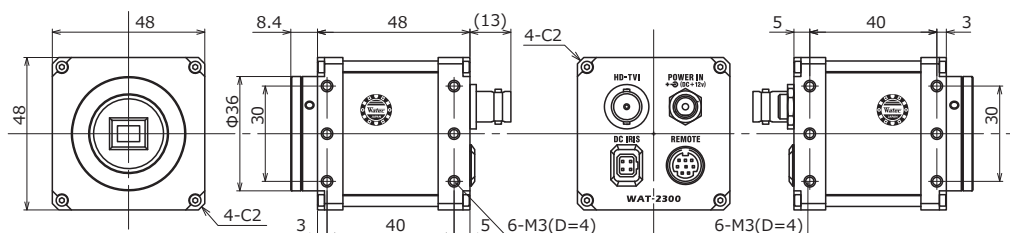

Dimensions

Specifications

Pick-up element	1/2.8 inch CMOS image sensor	
Number of effective pixels	1944(H) × 1224(V)	
Unit cell size	2.8µm(H) × 2.8µm(V)	
Imaging system	RGB+W array mosaic filters on chip	
Synchronizing system	Internal	
Scanning system	Progressive	
Video output	HD-TVI	
Output format	1080/30p, 1080/25p, 720/60p, 720/50p, 720/30p, 720/25p	
Minimum illumination	0.1 lx F1.2 (AGC HIGH=66dB, Shutter=OFF)	
S/N	More than 50dB (AGC OFF=0dB, γ=1.0)	
Function settings	OSD : Remote controller, Communication : RS-232	
AE mode	Fixed	1/30*, 1/100, 1/120, 1/200, 1/500, 1/1000, 1/2000, 1/5000, 1/10000 sec. ※Depends on Output format.
	EI	1/30* - 1/10000 sec. ※Depends on Output format.
White balance	ATW, PWB, MWB, PRESET (3200K, 4300K, 5100K, 6300K)	
AGC	ON	0 - 32dB (LOW), 0 - 42dB (MID), 0 - 66dB (HIGH)
	OFF	-
MGC	0 - 30dB (2dB step)	
Day/Night	-	
Noise reduction	2DNR OFF/ON Level adjustable	
Wide dynamic range	D-WDR OFF/ON Level adjustable	
Lens iris	DC	
Back light compensation	BLC	
White blemish correction	Up to 1023 pixels	
Sharpness	Level adjustable	
Defog	OFF/ON	
Digital zoom	-	
Privacy mask	16 masks	
Mirror image	OFF, V-FLIP, H-FLIP, HV-FLIP	
Freeze	-	
Motion detection	-	
Neg.image	-	
Interface	BNC (HD-TVI), Power in, Auto iris, miniDIN8P (RC-02, RS-232)	
Power supply	DC+12V±10%	
Power consumption	1.92W (160mA)	
Operating temperature	-10 - +50°C	
Storage temperature	-30 - +70°C	
Operating / Storage humidity	95% RH or less (Without condensation)	
Lens mount	CS mount	
Weight	Approx. 130g	
Accessories	WPDC12-R (DC plug), Hex. wrench, Camera bracket, RC-02 (Remote control)	