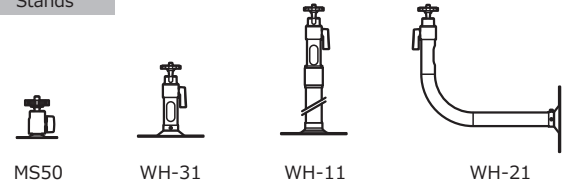

Dimensions

Specifications

Pick-up element	1/2.8 inch CMOS image sensor	
Number of effective pixels	1944(H) × 1224(V)	
Unit cell size	2.8µm(H) × 2.8µm(V)	
Imaging system	RGB+W array mosaic filters on chip	
Synchronizing system	Internal	
Scanning system	Progressive	
Video output	HD-TVI	
Output format	1080/30p, 1080/25p, 720/60p, 720/50p, 720/30p, 720/25p	
Minimum illumination	0.1 lx F1.2 (AGC HIGH=66dB, Shutter=OFF)	
S/N	More than 50dB (AGC OFF=0dB, γ=1.0)	
Function settings	OSD : Remote controller, Communication : RS-232	
AE mode	Fixed	1/30*, 1/100, 1/120, 1/200, 1/500, 1/1000, 1/2000, 1/5000, 1/10000 sec. ※Depends on Output format.
	EI	1/30* - 1/10000 sec. ※Depends on Output format.
White balance	ATW, PWB, MWB, PRESET (3200K, 4300K, 5100K, 6300K)	
AGC	ON	0 - 32dB (LOW), 0 - 42dB (MID), 0 - 66dB (HIGH)
	OFF	-
MGC	0 - 30dB (2dB step)	
Day/Night	-	
Noise reduction	2DNR OFF/ON Level adjustable	
Wide dynamic range	D-WDR OFF/ON Level adjustable	
Lens iris	DC	
Back light compensation	BLC	
White blemish correction	Up to 1023 pixels	
Sharpness	Level adjustable	
Defog	OFF/ON	
Digital zoom	-	
Privacy mask	16 masks	
Mirror image	OFF, V-FLIP, H-FLIP, HV-FLIP	
Freeze	-	
Motion detection	-	
Neg.image	-	
Interface	BNC (HD-TVI), Power in, Auto iris, miniDIN8P (RC-02, RS-232)	
Power supply	DC+12V±10%	
Power consumption	1.92W (160mA)	
Operating temperature	-10 - +50°C	
Storage temperature	-30 - +70°C	
Operating / Storage humidity	95% RH or less (Without condensation)	
Lens mount	CS mount	
Weight	Approx. 130g	
Accessories	WPDC12-R (DC plug), Hex. wrench, Camera bracket, RC-02 (Remote control)	

Accessories Options

CS-mount lenses

Miniature lenses / Mount adaptors

WAT-2300

Cable

Power supply adaptors

Cable

Stands