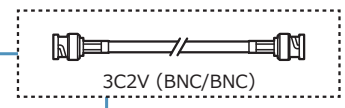

Dimensions

Specifications

Pick-up element	1/2.8 inch CMOS image sensor	
Number of effective pixels	1944(H) × 1224(V)	
Unit cell size	2.8µm(H) × 2.8µm(V)	
Imaging system	RGB+W array mosaic filters on chip	
Synchronizing system	Internal	
Scanning system	Progressive	
Video output	HD-TVI	
Output format	1080/30p, 1080/25p, 720/60p, 720/50p, 720/30p, 720/25p	
Minimum illumination	0.1 lx F1.2 (AGC HIGH=66dB, Shutter=OFF)	
S/N	More than 50dB (AGC OFF=0dB, γ=1.0)	
Function settings	OSD : Remote controller, Communication : RS-232	
AE mode	Fixed	1/30*, 1/100, 1/120, 1/200, 1/500, 1/1000, 1/2000, 1/5000, 1/10000 sec. ※Depends on Output format.
	EI	1/30* - 1/10000 sec. ※Depends on Output format.
White balance	ATW, PWB, MWB, PRESET (3200K, 4300K, 5100K, 6300K)	
AGC	ON	0 - 32dB (LOW), 0 - 42dB (MID), 0 - 66dB (HIGH)
	OFF	-
MGC	0 - 30dB (2dB step)	
Day/Night	-	
Noise reduction	2DNR OFF/ON Level adjustable	
Wide dynamic range	D-WDR OFF/ON Level adjustable	
Lens iris	DC	
Back light compensation	BLC	
White blemish correction	Up to 1023 pixels	
Sharpness	Level adjustable	
Defog	OFF/ON	
Digital zoom	-	
Privacy mask	16 masks	
Mirror image	OFF, V-FLIP, H-FLIP, HV-FLIP	
Freeze	-	
Motion detection	-	
Neg.image	-	
Interface	BNC (HD-TVI), Power in, Auto iris, miniDIN8P (RC-02, RS-232)	
Power supply	DC+12V±10%	
Power consumption	1.92W (160mA)	
Operating temperature	-10 - +50°C	
Storage temperature	-30 - +70°C	
Operating / Storage humidity	95% RH or less (Without condensation)	
Lens mount	CS mount	
Weight	Approx. 130g	
Accessories	WPDC12-R (DC plug), Hex. wrench, Camera bracket, RC-02 (Remote control)	

Accessories Options

CS-mount lenses

Miniature lenses / Mount adaptors

WAT-2300

Cable

Power supply adaptors

Cable

Stands