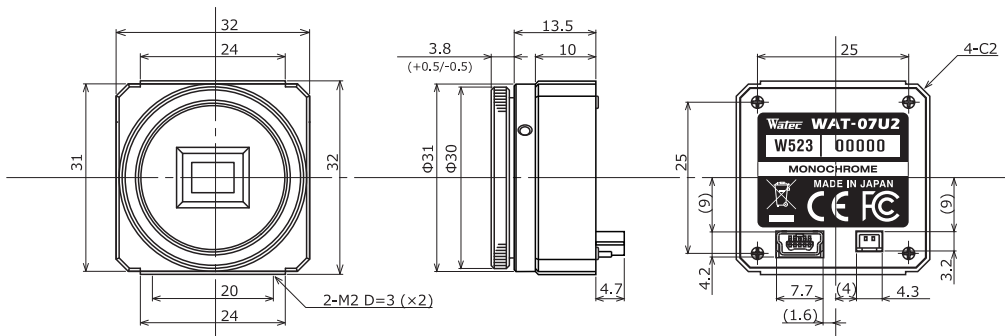

Dimensions

Specifications

Pick-up element	1/2.8 inch CMOS image sensor	
Number of effective pixels	1945(H) × 1097(V)	
Unit cell size	2.9µm(H) × 2.9µm(V)	
Imaging system	-	
Synchronizing system	Internal	
Scanning system	Progressive	
Output size	1920x1080, 1280x720, 640x480, 320x240	
Max. frame rate	30 fps	
Video compression	MJPG, YUY2	
Video output	USB Video Class (Compatible)	
Resolution (H)	More than 800TVL (Center)	
Minimum illumination	0.002 lx F1.4 (AGC ON=36dB, Shutter=OFF)	
	0.0005 lx F1.4 (AGC ON=36dB, Shutter=1/7.5 sec.)	
S/N	-	
Function settings	Camera Viewer	
AE mode	Fixed	1/15, 1/7.5, 1/4 sec.
		1/30, 1/60, 1/120, 1/250, 1/500, 1/1000, 1/2000, 1/4000, 1/8000 sec.
	EI	1/30 - 1/8000 sec. 1/7.5 - 1/8000 sec.
White balance	-	
AGC	ON	0 - 36dB
	OFF	-
MGC	0 - 72dB (1dB step)	
Gamma characteristics	γ=USER (Level adjustable)	
Noise reduction	-	
Wide dynamic range	-	
Lens iris	-	
Back light compensation	BLC	
White blemish correction	-	
Sharpness	Level adjustable	
Defog	-	
Digital zoom	×1, ×1.38, ×2.25 *1	×1, ×1.2, ×1.5 *2
Privacy mask	-	
Mirror image	-	
Freeze	-	
Motion detection	-	
Neg.image	-	
Interface	USB (High speed), 2P connector (Snap shot)	
Power supply	USB +5V	
Power consumption	0.65W (130mA)	
Operating temperature	-10 - +50°C	
Storage temperature	-30 - +70°C	
Operating / Storage humidity	95% RH or less (Without condensation)	
Lens mount	CS mount (Back focus adjustable)	
Cable length	Shorter than 3.0m recommended	
Weight	Approx. 35g	
Accessories	Hex wrench, Camera bracket, EX cable, USB cable	
Recommended System Specifications	CPU	Intel® Core TM i Series
	RAM	2GB or larger
	Others	USB2.0 Port, 1920×1080 or better resolution display
Operation Confirmed OS	Windows 10 32bit/64bit	

*1: Output format: 640x480 *2: Output format: 1280x720

Accessories Options

CS-mount lenses

M13VM288IR A4Z2812CS-MPIR

Miniature lenses / Mount adaptors

M2520BC-12 M3620BC-12
M0620BC-12 M0816BC-12 28MMA-M12-155
M1625BC-12
M2920BC-12 28MMA-M12-140