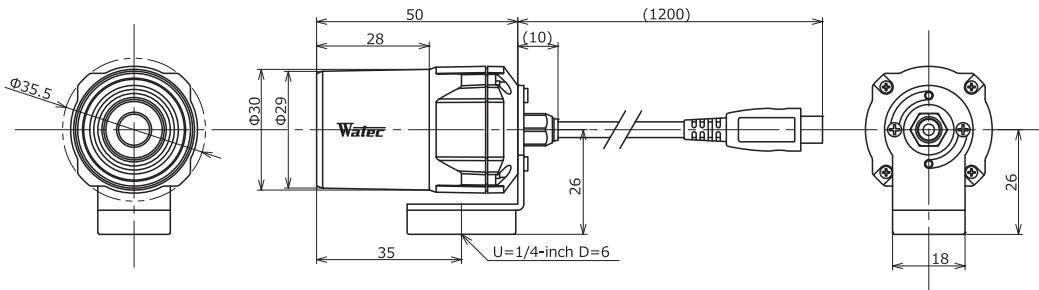

Dimensions

Specifications

Pick-up element	1/2.8 inch CMOS image sensor	
Number of effective pixels	1945(H) × 1097(V)	
Unit cell size	2.9µm(H) × 2.9µm(V)	
Imaging system	-	
Synchronizing system	Internal	
Scanning system	Progressive	
Output size	1920x1080, 1280x720, 640x480, 320x240	
Max. frame rate	30 fps	
Video compression	MJPG, YUY2	
Video output	USB Video Class (Compatible)	
Resolution (H)	More than 800TVL (Center)	
Minimum illumination	0.004 lx F2.0 (AGC ON=36dB, Shutter=OFF)	
	0.001 lx F2.0 (AGC ON=36dB, Shutter=1/7.5 sec.)	
S/N	-	
Function settings	Camera Viewer	
AE mode	Fixed	1/15, 1/7.5, 1/4 sec.
		1/30, 1/60, 1/120, 1/250, 1/500, 1/1000, 1/2000, 1/4000, 1/8000 sec.
	EI	1/30 - 1/8000 sec. 1/7.5 - 1/8000 sec.
White balance	-	
AGC	ON	0 - 36dB
	OFF	-
MGC	0 - 72dB (1dB step)	
Gamma characteristics	γ=USER (Level adjustable)	
Noise reduction	-	
Wide dynamic range	-	
Lens iris	-	
Back light compensation	BLC	
White blemish correction	-	
Sharpness	Level adjustable	
Defog	-	
Digital zoom	×1, ×1.38, ×2.25 *1	×1, ×1.2, ×1.5 *2
Privacy mask	-	
Mirror image	-	
Freeze	-	
Motion detection	-	
Neg.image	-	
Interface	USB (High speed)	
Power supply	USB +5V	
Power consumption	0.65W (130mA)	
Operating temperature	-10 - +50°C	
Storage temperature	-30 - +70°C	
Operating / Storage humidity	95% RH or less (Without condensation)	
Standard lens	M3620BC-12 (F3.6 F2.0)	
Cable length	1.2m (Max.3.0m)	
Weight	Approx. 85g	
Accessories	-	
Recommended System Specifications	CPU	Intel® Core TM i Series
	RAM	2GB or larger
	Others	USB2.0 Port, 1920×1080 or better resolution display
Operation Confirmed OS	Windows 10 32bit/64bit, Android 4.0 or newer	

*1: Output format: 640x480 *2: Output format: 1280x720

Options

Miniature lenses

M3620BC-12
(Standard)

M0620BC-12

M0816BC-12

WAT-07U2D

Holder