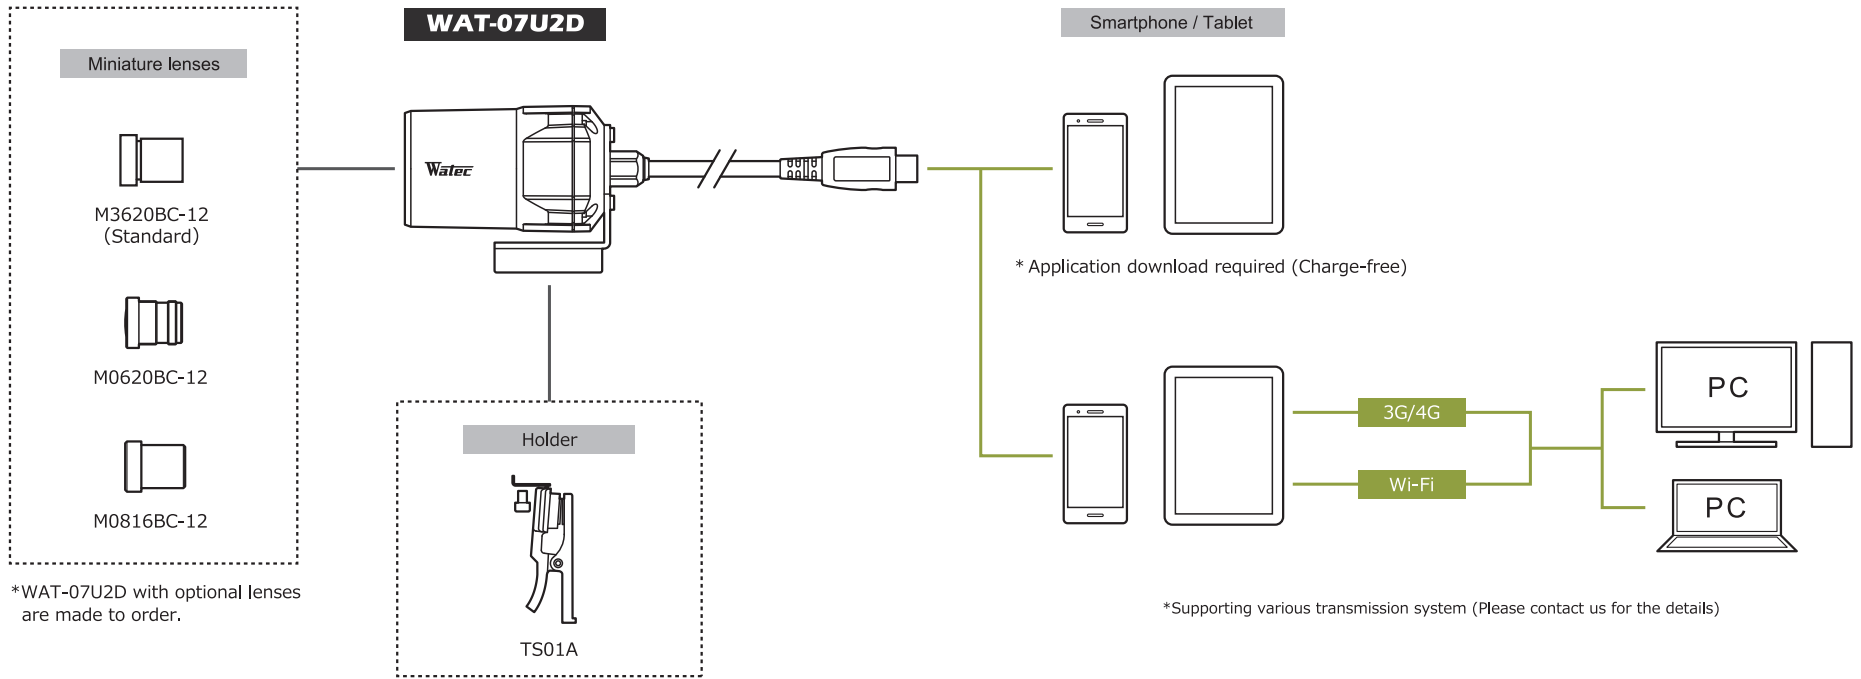

Options

Miniature lenses

WAT-07U2D