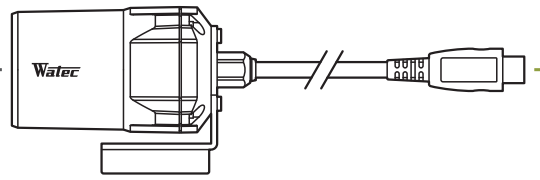

*1: Output format: 640x480 *2: Output format: 1280x720

Options

Miniature lenses

M3620BC-12
(Standard)

M0620BC-12

M0816BC-12

WAT-07U2D

Holder

TS01A

Smartphone / Tablet

* Application download required (Charge-free)

3G/4G

Wi-Fi

PC

PC

*WAT-07U2D with optional lenses are made to order.