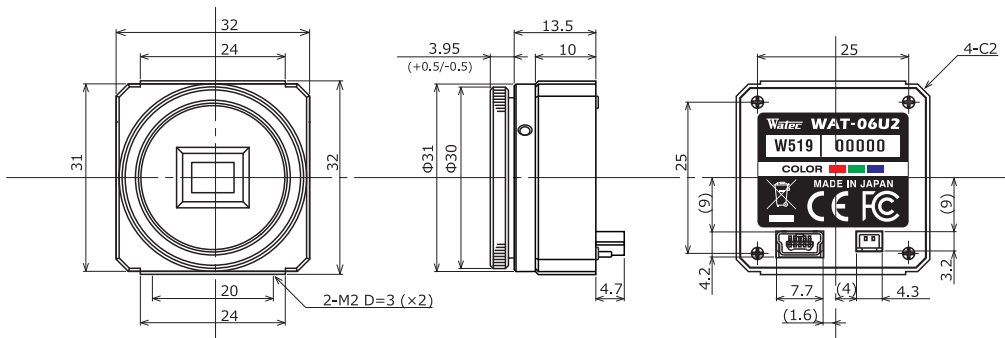

## Dimensions

## Specifications

Pick-up element	1/2.8 inch CMOS image sensor	
Number of effective pixels	1945(H) × 1097(V)	
Unit cell size	2.9μm(H) × 2.9μm(V)	
Imaging system	RGB primary color bayer arrangement mosaic filters on chip	
Synchronizing system	Internal	
Scanning system	Progressive	
Output size	1920x1080, 1280x720, 640x480, 320x240	
Max. frame rate	30 fps	
Video compression	MJPEG, YUY2	
Video output	USB Video Class (Compatible)	
Resolution (H)	More than 900TVL (Center)	
Minimum illumination	0.1 lx F1.2 (AGC ON=36dB, Shutter=OFF)	
	0.025 lx F1.2 (AGC ON=36dB, Shutter=1/7.5 sec.)	
S/N	-	
Function settings	Camera Viewer	
AE mode	Fixed	1/15, 1/7.5, 1/4 sec.
		1/30, 1/60, 1/120, 1/250, 1/500, 1/1000, 1/2000, 1/4000, 1/8000 sec.
	EI	1/30 - 1/8000 sec. 1/7.5 - 1/8000 sec.
White balance	ATW, MWB	
AGC	ON	0 - 36dB
	OFF	-
MGC	0 - 72dB (1dB step)	
Gamma characteristics	γ=USER (Level adjustable)	
Noise reduction	-	
Wide dynamic range	-	
Lens iris	-	
Back light compensation	BLC	
White blemish correction	-	
Sharpness	Level adjustable	
Defog	-	
Digital zoom	×1, ×1.38, ×2.25 *1	×1, ×1.2, ×1.5 *2
Privacy mask	-	
Mirror image	-	
Freeze	-	
Motion detection	-	
Neg.image	-	
Interface	USB (High speed), 2P connector (Snap shot)	
Power supply	USB +5V	
Power consumption	0.65W (130mA)	
Operating temperature	-10 - +50°C	
Storage temperature	-30 - +70°C	
Operating / Storage humidity	95% RH or less (Without condensation)	
Lens mount	CS mount (Back focus adjustable)	
Cable length	Shorter than 3.0m recommended	
Weight	Approx. 35g	
Accessories	Hex wrench, Camera bracket, EX cable, USB cable	
Recommended System Specifications	CPU	Intel® Core TM i Series
	RAM	2GB or larger
	Others	USB2.0 Port, 1920×1080 or better resolution display
Operation Confirmed OS	Windows 10 32bit/64bit	