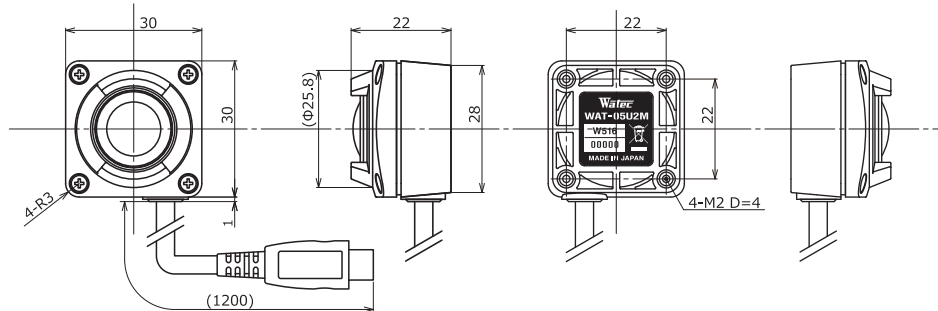

Dimensions

Specifications

Pick-up element	1/2,8 inch BSI CMOS image sensor	
Number of effective pixels	1945(H) × 1097(V)	
Unit cell size	2.9µm(H) × 2.9µm(V)	
Imaging system	RGB primary color bayer arrangement mosaic filters on chip	
Synchronizing system	Internal	
Scanning system	Progressive	
Output size	1920×1080, 1280×720, 640×480, 320×240	
Max. frame rate	30 fps	
Video compression	MJPEG, YUY2	
Video output	USB Video Class (Compatible)	
Minimum illumination	0.3 lx F2.0 (AGC ON=36dB, Shutter=OFF)	
	0.07 lx F2.0 (AGC ON=36dB, Shutter=1/7.5 sec.)	
S/N	-	
Function settings	Camera Viewer	
AE mode	Fixed	1/15, 1/7.5, 1/4 sec.
	EI	1/30, 1/60, 1/120, 1/250, 1/500, 1/1000, 1/2000, 1/4000, 1/8000 sec.
		1/30 - 1/8000 sec.
White balance	ATW, MWB	
AGC	ON	0 - 36dB
	OFF	-
MGC	0 - 72dB (1dB step)	
Gamma characteristics	γ=USER (Level adjustable)	
Noise reduction	-	
Wide dynamic range	-	
Lens iris	-	
Back light compensation	BLC	
White blemish correction	-	
Sharpness	Level adjustable	
Defog	-	
Digital zoom	×1, ×1.38, ×2.25 *1	×1, ×1.2, ×1.5 *2
Privacy mask	-	
Mirror image	-	
Freeze	-	
Motion detection	-	
Neg.image	-	
Interface	USB (High speed)	
Power supply	USB +5V	
Power consumption	0.85W (170mA)	
Operating temperature	-10 - +50°C	
Storage temperature	-30 - +60°C	
Operating / Storage humidity	95% RH or less (Without condensation)	
Standard lens	M1720BC-12 (f1.7 F2.0)	
Cable length	1.2m	
Weight	Approx. 45g	
Accessories	-	
Min. System Requirements	CPU	800MHz or faster
	RAM	512MB or larger
	Others	USB2.0 Port
Recommended System Specifications	CPU	Intel® Core TM i Series
	RAM	2GB or larger
	Others	USB2.0 Port, 1920×1080 or better resolution display
Operation Confirmed OS	Windows 7 32bit/64bit, Windows 8 32bit/64bit, Windows 8.1 32bit/64bit, Windows 10 32bit/64bit, Android 4.0 or newer	

*1: Output format: 640x480 *2: Output format: 1280x720