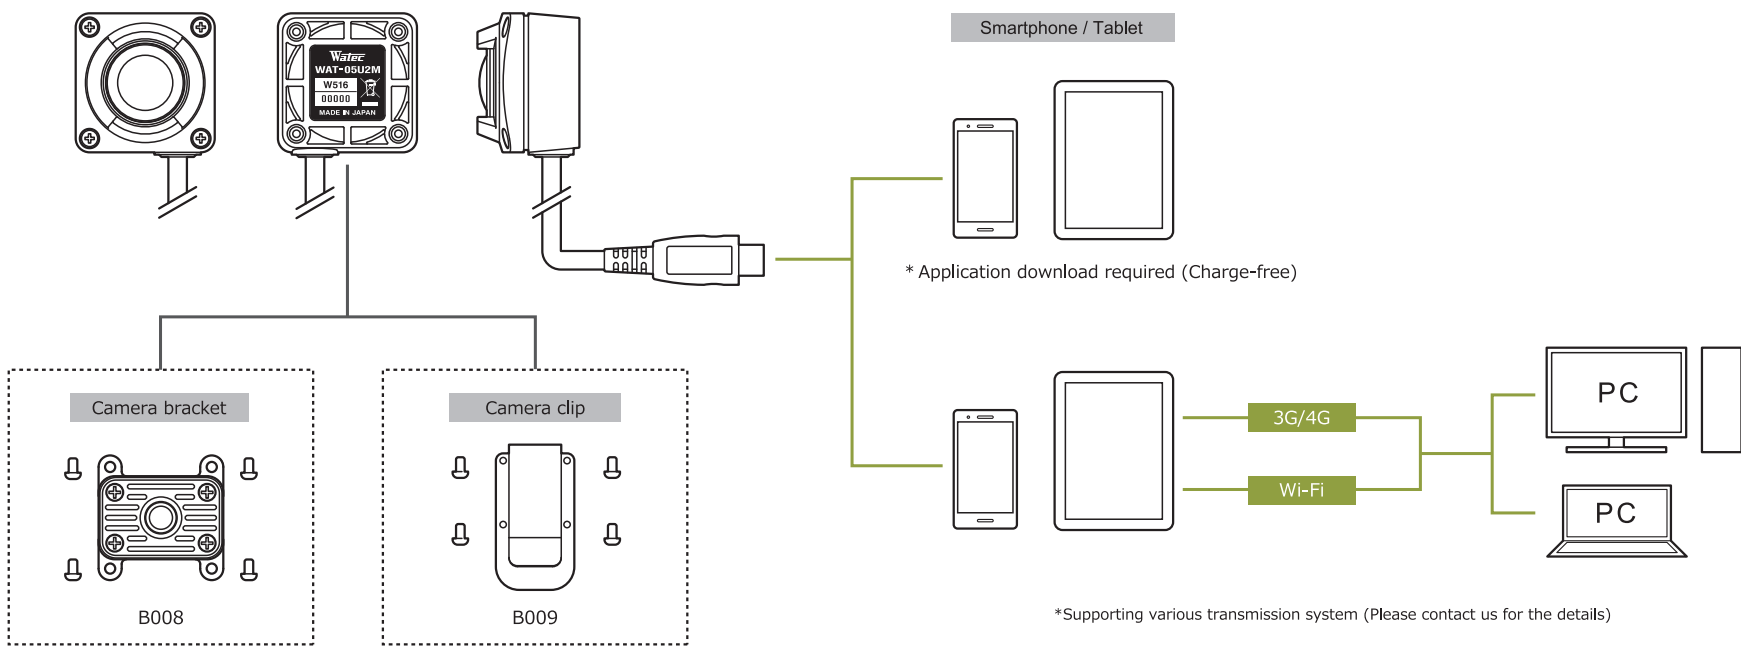

Options

WAT-05U2M

*Supporting various transmission system (Please contact us for the details)