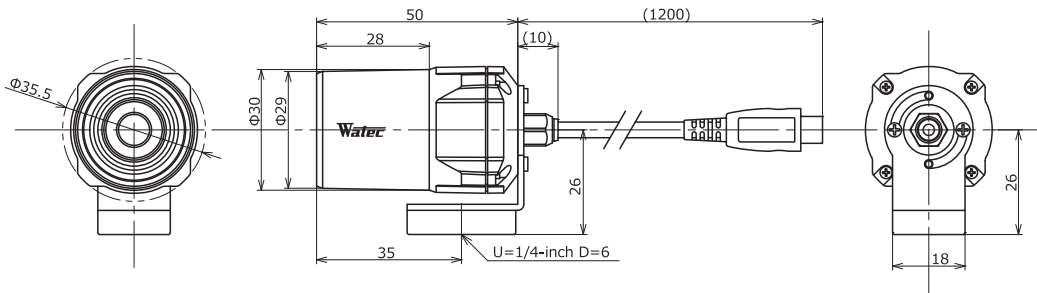

## Dimensions

## Specifications

Pick-up element	1/2.8 inch CMOS image sensor	
Number of effective pixels	1984(H) × 1225(V)	
Unit cell size	2.8μm(H) × 2.8μm(V)	
Imaging system	RGB primary color bayer arrangement mosaic filters on chip	
Synchronizing system	Internal	
Scanning system	Progressive	
Output size	1920×1080, 1280×1024, 1280×800, 1280×720, 640×480, 320×240, 176×144, 160×120	
Max. frame rate	30 fps	
Video compression	MJPG, YUY2	
Video output	USB Video Class (Compatible)	
Resolution (H)	More than 680TVL (Center)	
Minimum illumination	0.5 lx F2.0 (AGC ON=42dB, Shutter=OFF)	
	0.25 lx F2.0 (AGC ON=42dB, Shutter=1/15 sec.)	
S/N	-	
Function settings	Camera Viewer	
AE mode	Fixed	1/15 sec.
		1/30, 1/60, 1/120, 1/250, 1/500, 1/1000, 1/2000, 1/4000, 1/8000 sec.
	EI	1/30 - 1/8000 sec.
		1/15 - 1/8000 sec.
White balance	ATW, MWB	
AGC	ON	0 - 42dB
	OFF	-
MGC	0 - 24dB	
Gamma characteristics	γ=USER (Level adjustable)	
Noise reduction	-	
Wide dynamic range	-	
Lens iris	-	
Back light compensation	BLC	
White blemish correction	-	
Sharpness	Level adjustable	
Defog	-	
Digital zoom	-	
Privacy mask	-	
Mirror image	-	
Freeze	-	
Motion detection	-	
Neg.image	-	
Interface	USB (High speed)	
Power supply	USB +5V	
Power consumption	0.6W (120mA)	
Operating temperature	-10 - +50°C	
Storage temperature	-30 - +70°C	
Operating / Storage humidity	95% RH or less (Without condensation)	
Standard lens	M3620BC-12 (F3.6 F2.0)	
Cable length	1.2m (Max. 3.0m)	
Weight	Approx. 85g	
Accessories	-	
Min. System Requirements	CPU	800MHz or faster
	RAM	512MB or larger
	Others	USB2.0 Port
Recommended System Specifications	CPU	Intel® Core TM i Series
	RAM	2GB or larger
	Others	USB2.0 Port, 1920×1080 or better resolution display
Operation Confirmed OS	Windows XP 32bit/64bit (SP2, 3), Windows Vista 32bit/64bit, Windows 7 32bit/64bit, Windows 8 32bit/64bit, Windows 8.1 32bit/64bit, Windows 10 32bit/64bit, Android 4.0 or newer	