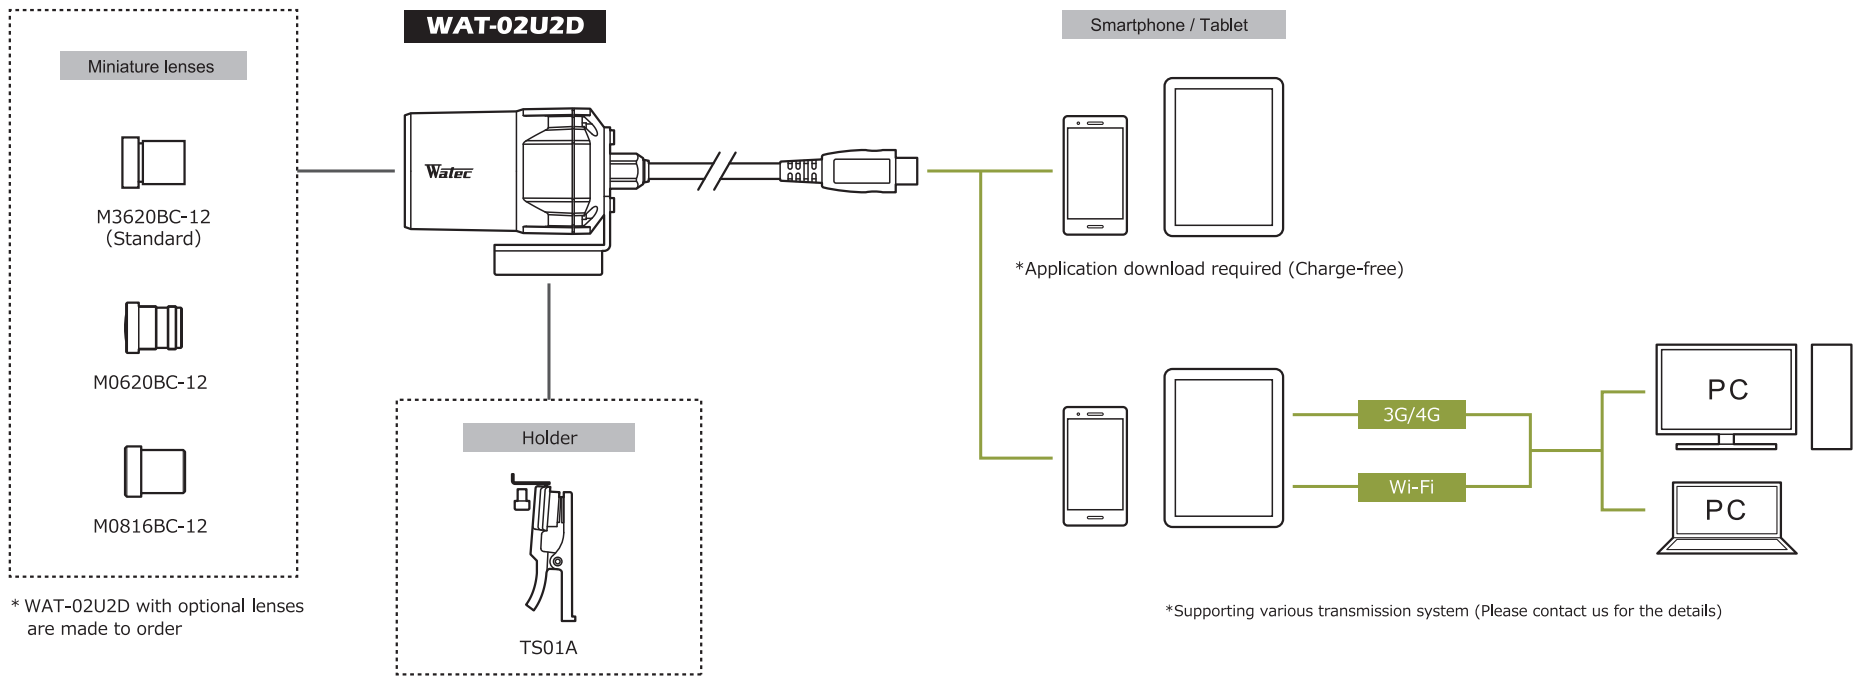

Options

Miniature lenses

M3620BC-12
(Standard)

M0620BC-12

M0816BC-12

WAT-02U2D

Smartphone / Tablet

Holder

TS01A

*Application download required (Charge-free)

3G/4G

Wi-Fi

PC

PC

*Supporting various transmission system (Please contact us for the details)

*WAT-02U2D with optional lenses are made to order