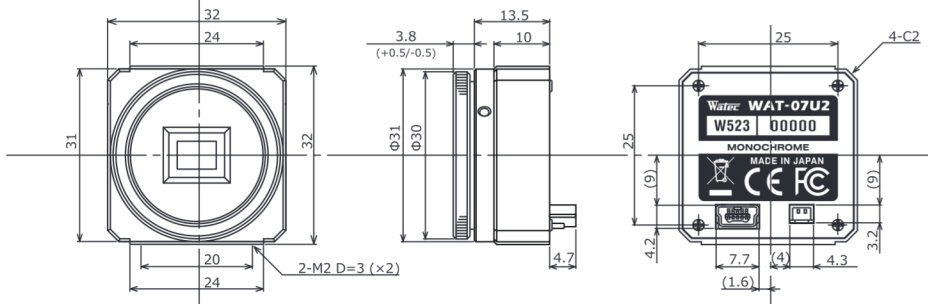

## Dimensions

## Specifications

Pick-up element	1/2.8 inch CMOS image sensor	
Number of effective pixels	1945(H) × 1097(V)	
Unit cell size	2.9µm(H) × 2.9µm(V)	
Imaging system	-	
Synchronizing system	Internal	
Scanning system	Progressive	
Output size	1920x1080, 1280x720, 640x480, 320x240	
Max. frame rate	30 fps	
Video compression	MJPEG, YUY2	
Video output	USB Video Class (Compatible)	
Resolution (H)	More than 800TVL (Center)	
Minimum illumination	0.002 lx F1.4 (AGC ON=36dB, Shutter=OFF) 0.0005 lx F1.4 (AGC ON=36dB, Shutter=1/7.5 sec.)	
S/N	-	
Function settings	Camera Viewer	
AE mode	Fixed	1/15, 1/7.5, 1/4 sec.
	EI	1/30, 1/60, 1/120, 1/250, 1/500, 1/1000, 1/2000, 1/4000, 1/8000 sec. 1/30 - 1/8000 sec. 1/7.5 - 1/8000 sec.
White balance	-	
AGC	ON	0 - 36dB
	OFF	-
MGC	0 - 72dB (1dB step)	
Gamma characteristics	γ=USER (Level adjustable)	
Noise reduction	-	
Wide dynamic range	-	
Lens iris	-	
Back light compensation	BLC	
White blemish correction	-	
Sharpness	Level adjustable	
Defog	-	
Digital zoom	x1, x1.38, x2.25 *1	x1, x1.2, x1.5 *2
Privacy mask	-	
Mirror image	-	
Freeze	-	
Motion detection	-	
Neg.image	-	
Interface	USB (High speed), 2P connector (Snap shot)	
Power supply	USB +5V	
Power consumption	0.65W (130mA)	
Operating temperature	-10 - +50°C	
Storage temperature	-30 - +70°C	
Operating / Storage humidity	95% RH or less (Without condensation)	
Lens mount	CS mount (Back focus adjustable)	
Cable length	Shorter than 3.0m recommended	
Weight	Approx. 35g	
Accessories	Hex wrench, Camera bracket, EX cable, USB cable	
Recommended System Specifications	CPU	Intel® Core TM i Series
	RAM	2GB or larger
	Others	USB2.0 Port, 1920×1080 or better resolution display
Operation Confirmed OS	Windows 10 32bit/64bit	

\*1: Output format: 640x480 \*2: Output format: 1280x720

Accessories Options