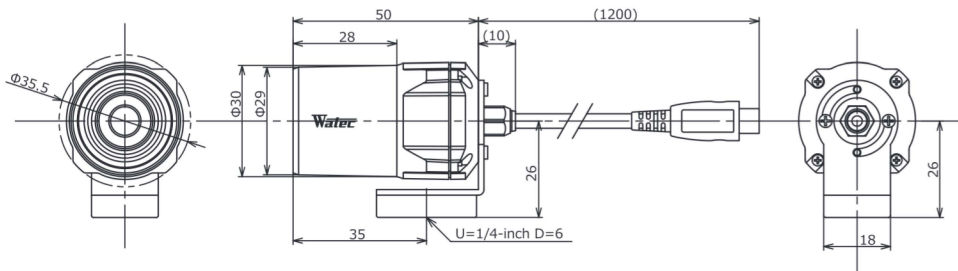

Dimensions

Specifications

Pick-up element	1/2.8 inch CMOS image sensor	
Number of effective pixels	1945(H) × 1097(V)	
Unit cell size	2.9µm(H) × 2.9µm(V)	
Imaging system	—	
Synchronizing system	Internal	
Scanning system	Progressive	
Output size	1920x1080, 1280x720, 640x480, 320x240	
Max. frame rate	30 fps	
Video compression	MJPEG, YUY2	
Video output	USB Video Class (Compatible)	
Resolution (H)	More than 800TVL (Center)	
Minimum illumination	0.004 lx F2.0 (AGC ON=36dB, Shutter=OFF)	
	0.001 lx F2.0 (AGC ON=36dB, Shutter=1/7.5 sec.)	
S/N	—	
Function settings	Camera Viewer	
AE mode	Fixed	1/15, 1/7.5, 1/4 sec.
	EI	1/30, 1/60, 1/120, 1/250, 1/500, 1/1000, 1/2000, 1/4000, 1/8000 sec.
White balance	ON	1/30 - 1/8000 sec.
	OFF	1/7.5 - 1/8000 sec.
AGC	ON	0 - 36dB
	OFF	—
MGC	0 - 72dB (1dB step)	
Gamma characteristics	γ=USER (Level adjustable)	
Noise reduction	—	
Wide dynamic range	—	
Lens iris	—	
Back light compensation	BLC	
White blemish correction	—	
Sharpness	Level adjustable	
Defog	—	
Digital zoom	×1, ×1.38, ×2.25 *1	×1, ×1.2, ×1.5 *2
Privacy mask	—	
Mirror image	—	
Freeze	—	
Motion detection	—	
Neg.image	—	
Interface	USB (High speed)	
Power supply	USB +5V	
Power consumption	0.65W (130mA)	
Operating temperature	-10 - +50°C	
Storage temperature	-30 - +70°C	
Operating / Storage humidity	95% RH or less (Without condensation)	
Standard lens	M3620BC-12 (f3.6 F2.0)	
Cable length	1.2m (Max.3.0m)	
Weight	Approx. 85g	
Accessories	—	
Recommended System Specifications	CPU	Intel® Core TM i Series
	RAM	2GB or larger
	Others	USB2.0 Port, 1920×1080 or better resolution display
Operation Confirmed OS	Windows 10 32bit/64bit, Android 4.0 or newer	

*1: Output format: 640x480 *2: Output format: 1280x720

Options

*WAT-07U2D with optional lenses are made to order.

*Supporting various transmission system (Please contact us for the details)