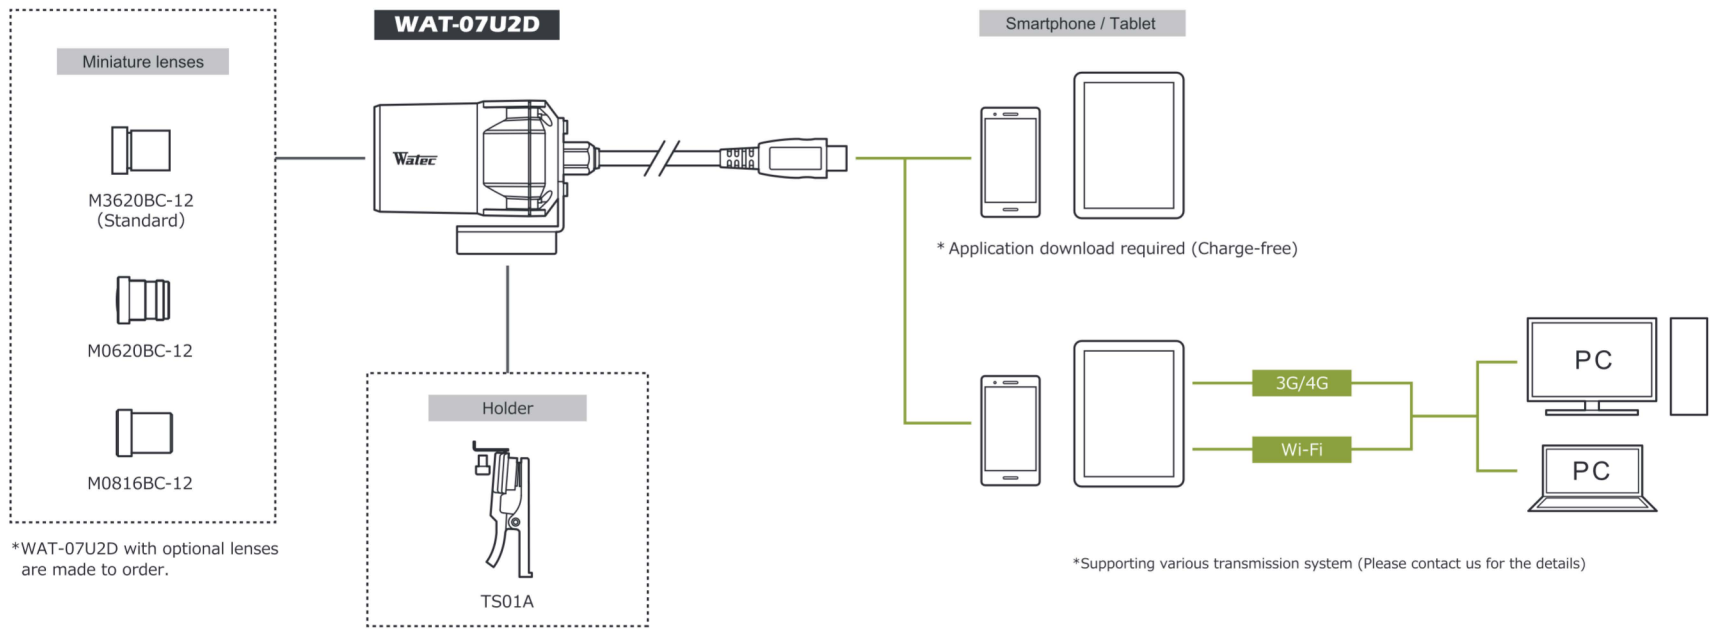

Dimensions

Specifications

Pick-up element	1/2.8 inch CMOS image sensor	
Number of effective pixels	1945(H) × 1097(V)	
Unit cell size	2.9µm(H) × 2.9µm(V)	
Imaging system	—	
Synchronizing system	Internal	
Scanning system	Progressive	
Output size	1920x1080, 1280x720, 640x480, 320x240	
Max. frame rate	30 fps	
Video compression	MJPEG, YUY2	
Video output	USB Video Class (Compatible)	
Resolution (H)	More than 800TVL (Center)	
Minimum illumination	0.004 lx F2.0 (AGC ON=36dB, Shutter=OFF)	
	0.001 lx F2.0 (AGC ON=36dB, Shutter=1/7.5 sec.)	
S/N	—	
Function settings	Camera Viewer	
AE mode	Fixed	1/15, 1/7.5, 1/4 sec.
	EI	1/30, 1/60, 1/120, 1/250, 1/500, 1/1000, 1/2000, 1/4000, 1/8000 sec.
White balance	ON	1/30 - 1/8000 sec.
	OFF	1/7.5 - 1/8000 sec.
AGC	ON	0 - 36dB
	OFF	—
MGC	0 - 72dB (1dB step)	
Gamma characteristics	γ=USER (Level adjustable)	
Noise reduction	—	
Wide dynamic range	—	
Lens iris	—	
Back light compensation	BLC	
White blemish correction	—	
Sharpness	Level adjustable	
Defog	—	
Digital zoom	×1, ×1.38, ×2.25 *1	×1, ×1.2, ×1.5 *2
Privacy mask	—	
Mirror image	—	
Freeze	—	
Motion detection	—	
Neg.image	—	
Interface	USB (High speed)	
Power supply	USB +5V	
Power consumption	0.65W (130mA)	
Operating temperature	-10 - +50°C	
Storage temperature	-30 - +70°C	
Operating / Storage humidity	95% RH or less (Without condensation)	
Standard lens	M3620BC-12 (f3.6 F2.0)	
Cable length	1.2m (Max.3.0m)	
Weight	Approx. 85g	
Accessories	—	
Recommended System Specifications	CPU	Intel® Core TM i Series
	RAM	2GB or larger
	Others	USB2.0 Port, 1920×1080 or better resolution display
Operation Confirmed OS	Windows 10 32bit/64bit, Android 4.0 or newer	

*1: Output format: 640x480 *2: Output format: 1280x720

Options

*WAT-07U2D with optional lenses are made to order.

*Supporting various transmission system (Please contact us for the details)