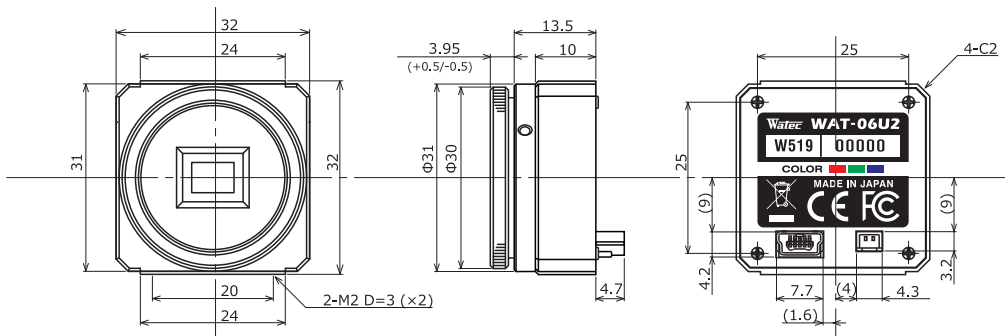

## Dimensions

## Specifications

Pick-up element	1/2.8 inch CMOS image sensor	
Number of effective pixels	1945(H) × 1097(V)	
Unit cell size	2.9μm(H) × 2.9μm(V)	
Imaging system	RGB primary color bayer arrangement mosaic filters on chip	
Synchronizing system	Internal	
Scanning system	Progressive	
Output size	1920x1080, 1280x720, 640x480, 320x240	
Max. frame rate	30 fps	
Video compression	MJPEG, YUY2	
Video output	USB Video Class (Compatible)	
Resolution (H)	More than 900TVL (Center)	
Minimum illumination	0.1 lx F1.2 (AGC ON=36dB, Shutter=OFF)	
	0.025 lx F1.2 (AGC ON=36dB, Shutter=1/7.5 sec.)	
S/N	-	
Function settings	Camera Viewer	
AE mode	Fixed	1/15, 1/7.5, 1/4 sec.
		1/30, 1/60, 1/120, 1/250, 1/500, 1/1000, 1/2000, 1/4000, 1/8000 sec.
	EI	1/30 - 1/8000 sec. 1/7.5 - 1/8000 sec.
White balance	ATW, MWB	
AGC	ON	0 - 36dB
	OFF	-
MGC	0 - 72dB (1dB step)	
Gamma characteristics	γ=USER (Level adjustable)	
Noise reduction	-	
Wide dynamic range	-	
Lens iris	-	
Back light compensation	BLC	
White blemish correction	-	
Sharpness	Level adjustable	
Defog	-	
Digital zoom	×1, ×1.38, ×2.25 *1	×1, ×1.2, ×1.5 *2
Privacy mask	-	
Mirror image	-	
Freeze	-	
Motion detection	-	
Neg.image	-	
Interface	USB (High speed), 2P connector (Snap shot)	
Power supply	USB +5V	
Power consumption	0.65W (130mA)	
Operating temperature	-10 - +50°C	
Storage temperature	-30 - +70°C	
Operating / Storage humidity	95% RH or less (Without condensation)	
Lens mount	CS mount (Back focus adjustable)	
Cable length	Shorter than 3.0m recommended	
Weight	Approx. 35g	
Accessories	Hex wrench, Camera bracket, EX cable, USB cable	
Recommended System Specifications	CPU	Intel® Core TM i Series
	RAM	2GB or larger
	Others	USB2.0 Port, 1920×1080 or better resolution display
Operation Confirmed OS	Windows 10 32bit/64bit	