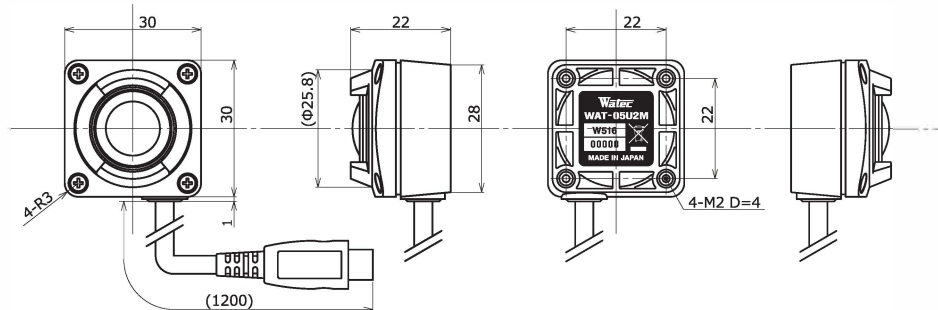

Dimensions

Specifications

Pick-up element	1/2.8 inch BSI CMOS image sensor	
Number of effective pixels	1945(H) × 1097(V)	
Unit cell size	2.9µm(H) × 2.9µm(V)	
Imaging system	RGB primary color bayer arrangement mosaic filters on chip	
Synchronizing system	Internal	
Scanning system	Progressive	
Output size	1920×1080, 1280×720, 640×480, 320×240	
Max. frame rate	30 fps	
Video compression	MJPEG, YUY2	
Video output	USB Video Class (Compatible)	
Minimum illumination	0.3 lx F2.0 (AGC ON=36dB, Shutter=OFF)	
	0.07 lx F2.0 (AGC ON=36dB, Shutter=1/7.5 sec.)	
S/N	-	
Function settings	Camera Viewer	
AE mode	Fixed	1/15, 1/7.5, 1/4 sec.
	EI	1/30, 1/60, 1/120, 1/250, 1/500, 1/1000, 1/2000, 1/4000, 1/8000 sec.
		1/30 - 1/8000 sec.
White balance	ATW, MWB	
AGC	ON	0 - 36dB
	OFF	-
MGC	0 - 72dB (1dB step)	
Gamma characteristics	γ=USER (Level adjustable)	
Noise reduction	-	
Wide dynamic range	-	
Lens iris	-	
Back light compensation	BLC	
White blemish correction	-	
Sharpness	Level adjustable	
Defog	-	
Digital zoom	×1, ×1.38, ×2.25 *1	×1, ×1.12, ×1.5 *2
Privacy mask	-	
Mirror image	-	
Freeze	-	
Motion detection	-	
Neg.image	-	
Interface	USB (High speed)	
Power supply	USB +5V	
Power consumption	0.85W (170mA)	
Operating temperature	-10 - +50°C	
Storage temperature	-30 - +60°C	
Operating / Storage humidity	95% RH or less (Without condensation)	
Standard lens	M1720BC-12 (f1.7 F2.0)	
Cable length	1.2m	
Weight	Approx. 45g	
Accessories	-	
Min. System Requirements	CPU	800MHz or faster
	RAM	512MB or larger
	Others	USB2.0 Port
Recommended System Specifications	CPU	Intel® Core TM i Series
	RAM	2GB or larger
	Others	USB2.0 Port, 1920×1080 or better resolution display
Operation Confirmed OS	Windows 7 32bit/64bit, Windows 8 32bit/64bit, Windows 8.1 32bit/64bit, Windows 10 32bit/64bit, Android 4.0 or newer	

*1: Output format: 640x480 *2: Output format: 1280x720