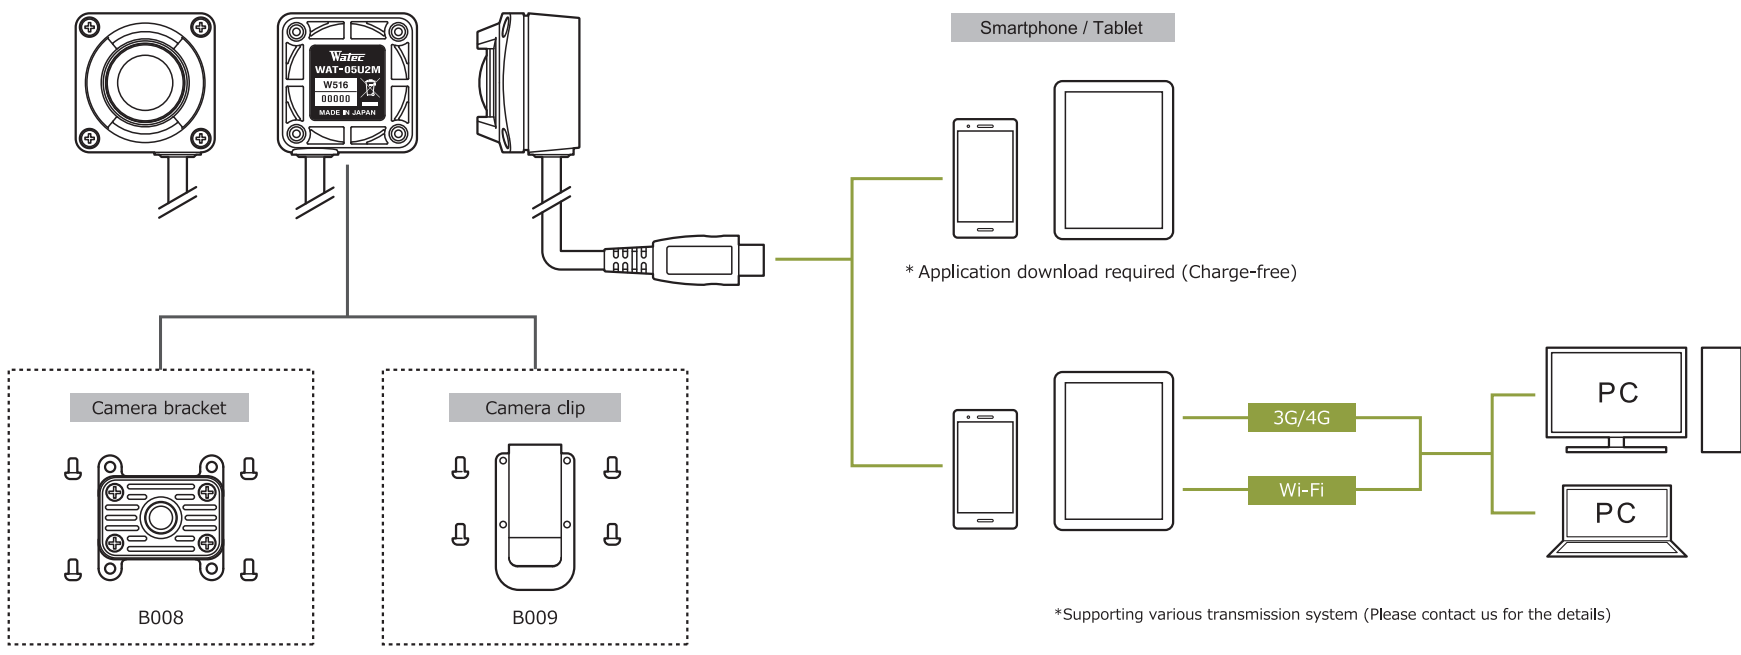

Options

WAT-05U2M

*Supporting various transmission system (Please contact us for the details)