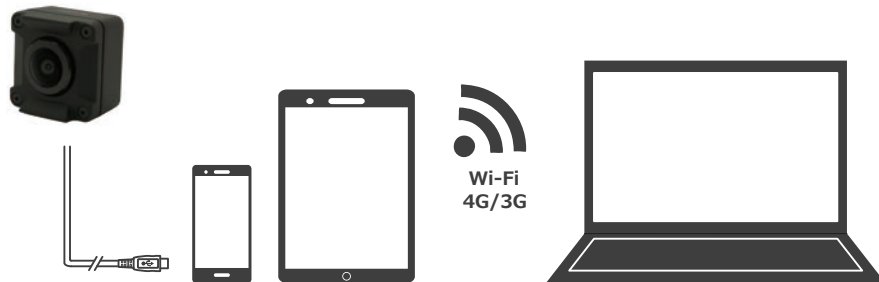

Connection Diagram

Connect to a smart phone or tablet and using its Wi-Fi or 4G/3G to Live Video Transmission

Specifications

Pick-up Element	1/2.8 inch CMOS Image Sensor	
Number of Effective Pixels	1305(H) × 977(V)	
Unit Cell Size	3.75μm(H) × 3.75μm(V)	
Imaging System	RGB Primary Color Bayer Arrangement Mosaic Filters on Chip	
Synchronizing System	Internal	
Scanning System	Progressive	
Output Size	1920×1080, 1280×960, 1280×720, 640×480, 320×240	
Max. Frame Rate	30 fps	
Video Compression	MJPG, YUY2	
Video Output	USB Video Class (Compatible)	
Minimum Illumination	0.3 lx F2.0 (AGC ON=36dB, Shutter=OFF)	
	0.07 lx F2.0 (AGC ON=36dB, Shutter=1/7.5 sec.)	
S/N	-	
Function Settings	Camera Viewer	
AE mode	Fixed	Slow Shutter 1/15, 1/7.5, 1/4 sec.
		1/30, 1/60, 1/120, 1/250, 1/500, 1/1000, 1/2000, 1/4000, 1/8000 sec.
	EI	1/30 - 1/8000 sec. 1/7.5 - 1/8000 sec.
White Balance	ATW, MWB	
AGC	ON	0 - 36dB
	OFF	-
MGC	0 - 72dB (1dB Step)	
Gamma Characteristics	γ≈USER (Level Adjustable)	
Noise Reduction	-	
Wide Dynamic Range	-	
Lens Iris	-	
Back Light Compensation	BLC	
White Blemish Correction	-	
Sharpness	Level Adjustable	
Defog	-	
Digital Zoom	-	
Privacy Mask	-	
Mirror Image	-	
Freeze	-	
Motion Detection	-	
Neg. Image	-	
Interface	USB (High Speed)	
Power Supply	USB +5V	
Power Consumption	0.75W (150mA)	
Operating Temperature	-10 - +50°C	
Storage Temperature	-30 - +70°C	
Operating / Storage Humidity	95% RH or Less (without Condensation)	
Lens Mount	M12 P=0.5	
Cable Length	1.2m (Max. 3.0m)	
Weight	Approx. 54.5g	
Accessories	TBD	
Min. System Requirements	CPU	800MHz or Faster
	RAM	512MB or Larger
	Others	USB2.0 Port
Recommended System Specifications	CPU	Intel® Core i Series
	RAM	2GB or Larger
	Others	USB2.0 Port, 1920×1080 or Better Resolution Display
Operation Confirmed OS	Windows 7 32bit/64bit, Windows 8 32bit/64bit, Windows 8.1 32bit/64bit,	
	Windows 10 32bit/64bit, Android 4.0 or Newer