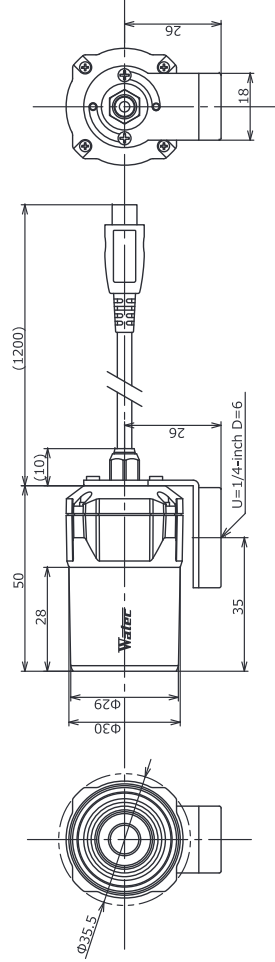

Dimensions

Specifications

Pick-up element	1/3 inch CMOS image sensor
Number of effective pixels	1305(H) x 977(V)
Unit cell size	3.75µm(H) x 3.75µm(V)
Imaging system	RGB primary color bayer arrangement mosaic filters on chip
Synchronizing system	Internal
Scanning system	Progressive
Output size	1280×960, 1280×720, 640×480, 320×240
Max. frame rate	60 fps
Video compression	MJPEG, YUY2
Video output	USB Video Class (Compatible)
Minimum illumination	0.04 lx F2.0 (AGC ON=42dB, Shutter=OFF) 0.01 lx F2.0 (AGC ON=42dB, Shutter=1/7.5 sec.)
S/N	—
Function settings	Camera Viewer
Fixed	1/15, 1/7.5, 1/4, 1/2, 1, 2 sec.
AE mode	1/30, 1/60, 1/120, 1/250, 1/500, 1/1000, 1/2000, 1/4000, 1/8000 sec. 1/30 - 1/8000 sec. 1/7.5 - 1/8000 sec.
White balance	ATW, MWB
ON	0 - 42dB
OFF	—
AGC	—
MGC	0 - 72dB (1dB step)
Gamma characteristics	γ=USER (level adjustable)
Noise reduction	—
Wide dynamic range	—
Lens iris	—
Back light compensation	BLC
White blemish correction	—
Sharpness	Level adjustable
Defog	—
Digital zoom	—
Privacy mask	—
Mirror image	—
Freeze	—
Motion detection	—
Neg. image	—
Interface	USB (High speed)
Power supply	USB +5V
Power consumption	0.75W (150mA)
Operating temperature	-10 - +50°C
Storage temperature	-30 - +70°C
Operating / Storage humidity	95% RH or less (Without condensation)
Standard lens	M3620BC-12 (f3.6 F2.0)
Cable length	1.2m (Max. 3.0m)
Weight	Approx. 85g
Accessories	—
Min. System Requirements	CPU 800MHz or faster RAM 512MB or larger Others USB2.0 Port
Recommended System Specifications	CPU Intel® Core™ i Series RAM 2GB or larger Others USB2.0 Port, 1920×1080 or better resolution display
Operation Confirmed OS	Windows 7 32bit/64bit, Windows 8 32bit/64bit, Windows 8.1 32bit/64bit, Windows 10 32bit/64bit, Android 4.0 or newer