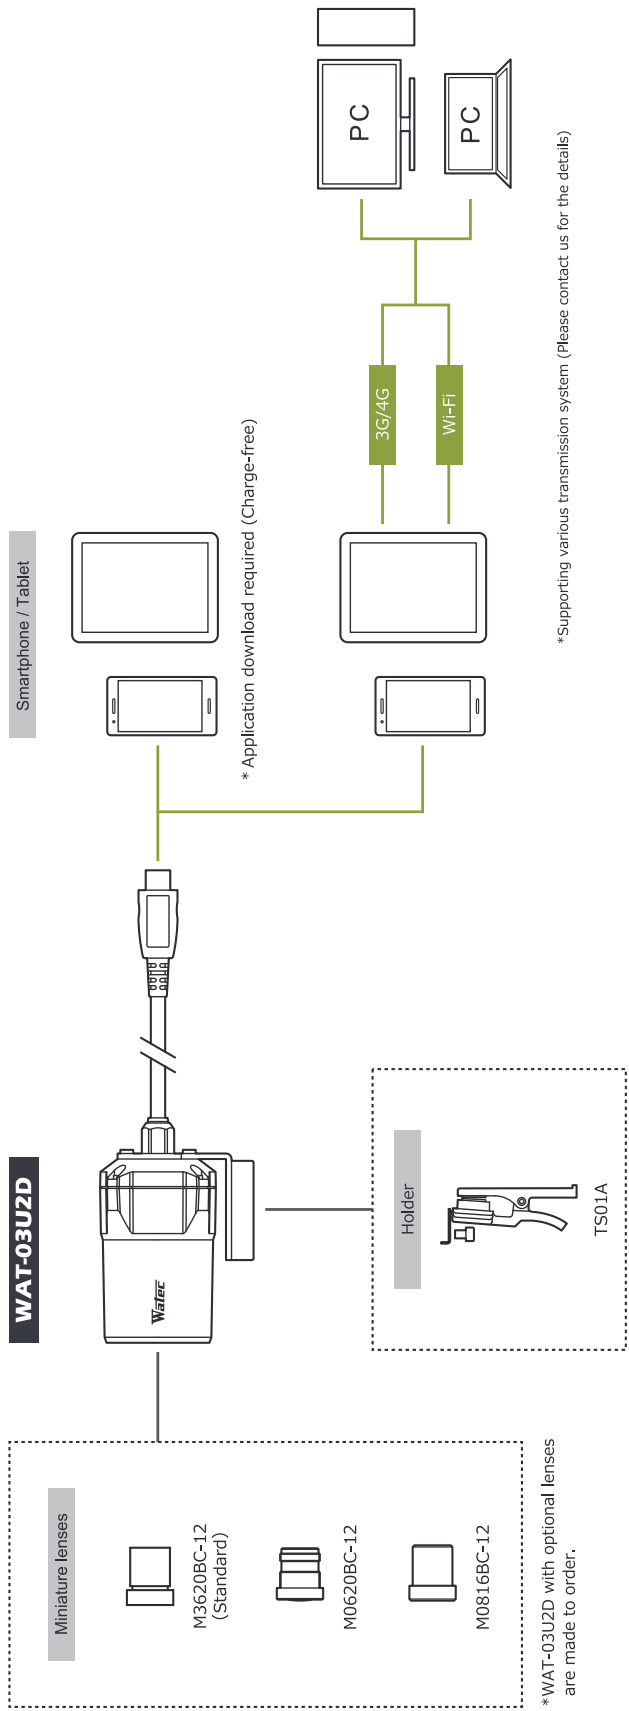

Options

*Supporting various transmission system (Please contact us for the details)

*WAT-03U2D with optional lenses are made to order.